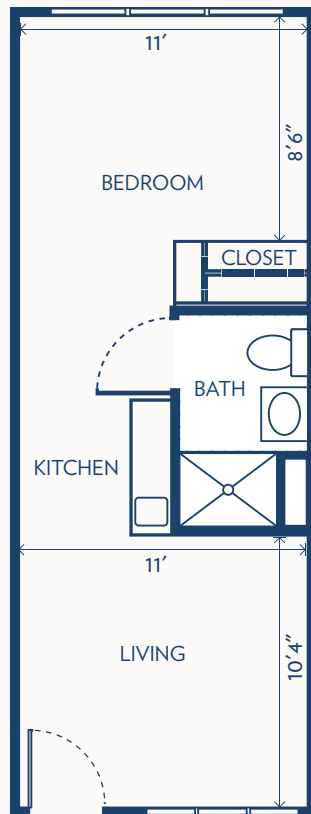

Floor plans may vary slightly and are not to scale.

CAMBRIDGE COURT

a Bethesda Senior Living Community

ONE BEDROOM

ASSISTED LIVING / 347 SQUARE FEET

ONE BEDROOM DELUXE

ASSISTED LIVING / 453 SQUARE FEET